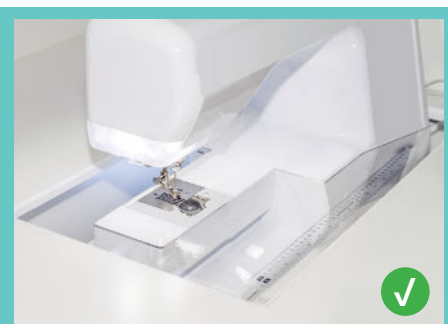

WITH INSERT