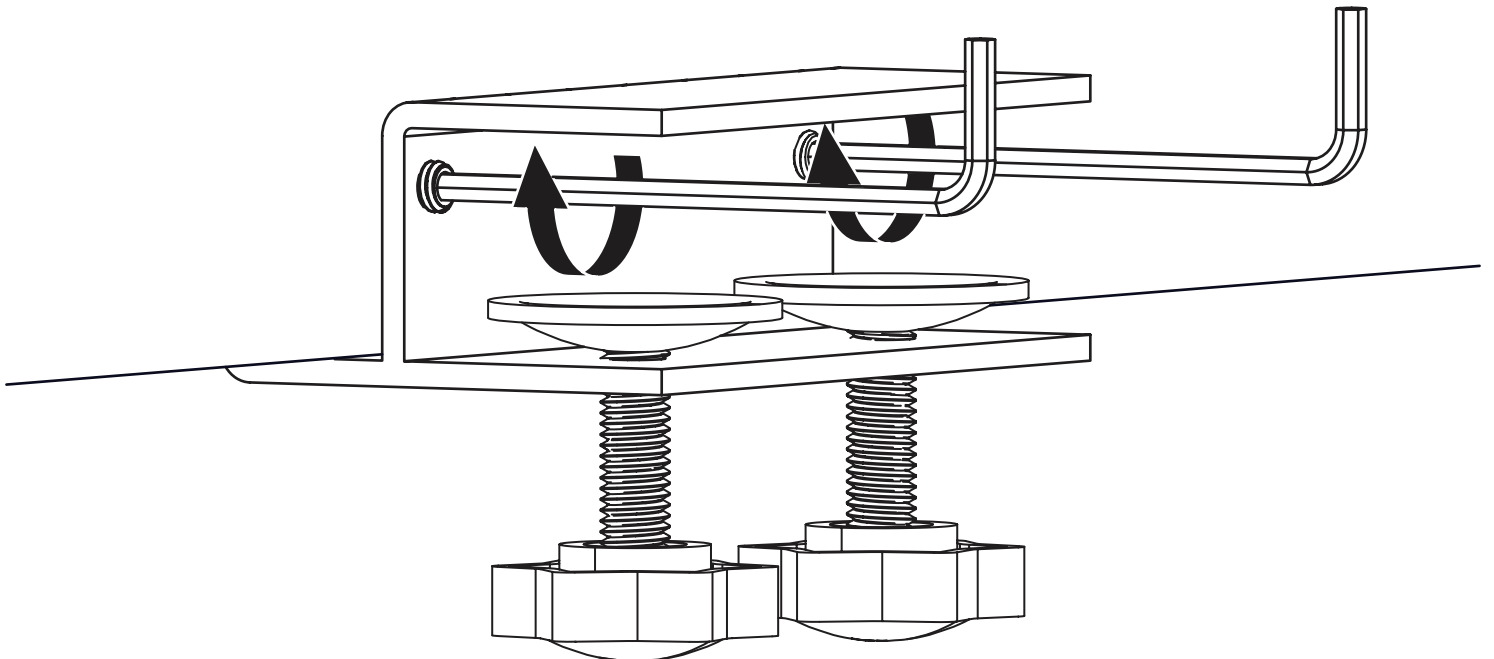

ASSEMBLY INSTRUCTIONS
Quilt Blocks

ITEM NO.: QB101 White
QB105 Teak
QB107 Gray
QB111 Ash White

Parts

Installing Your Quilt Block

Slide the **Quilt Block Panel** into the **Panel Bracket** as shown.

If you would like to firmly secure the Quilt Block Panel to the Panel Bracket, use a 7/64 size Allen Wrench to tighten the pre-installed screws as shown above.

TIP: Screws may come dislodged during shipping. If your bracket is missing a screw, check the hardware bag. It may have come loose in transit.

NOTE: Be careful when tightening pre-installed screws not to over-tighten.

Installing Your Quilt Block

Slide the Panel Brackets onto your quilt leaf as shown above, with the adjustment knobs pointing downward.

Tighten adjustment knobs

LIMITED WARRANTY

Arrow Classic Sewing Furniture 10-Year Warranty