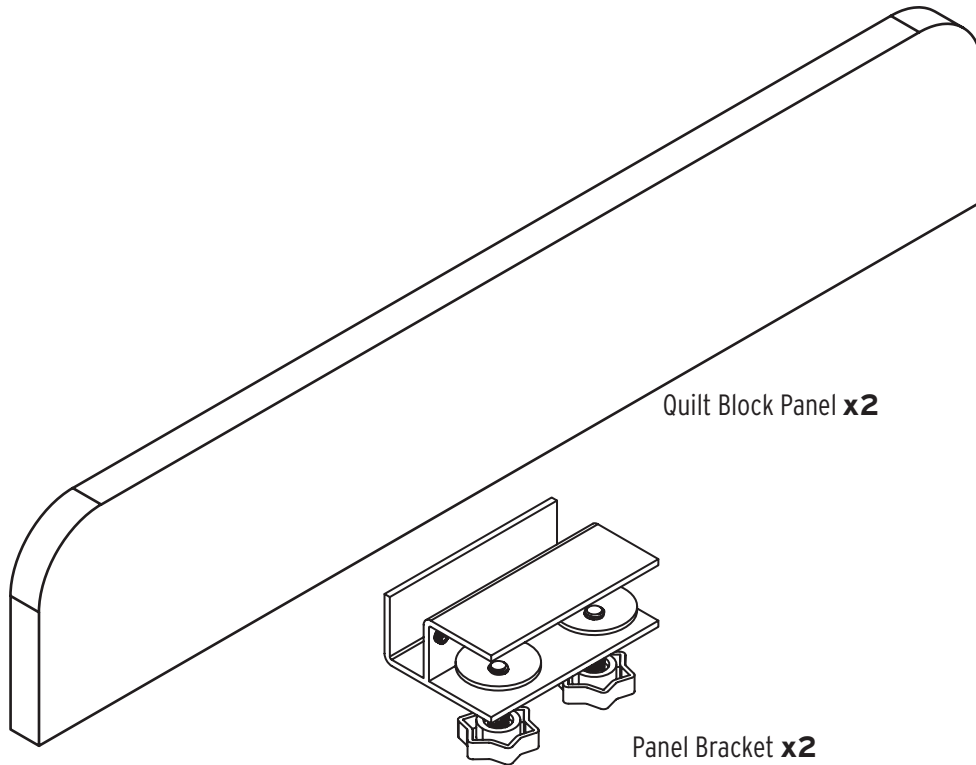

ASSEMBLY INSTRUCTIONS
Quilt Blocks

ITEM NO.: QB101 White
QB105 Teak
QB107 Gray
QB111 Ash White

Parts

Installing Your Quilt Block

Slide the **Quilt Block Panel** into the **Panel Bracket** as shown.

If you would like to firmly secure the Quilt Block Panel to the Panel Bracket, use a 7/64 size Allen Wrench to tighten the pre-installed screws as shown above.