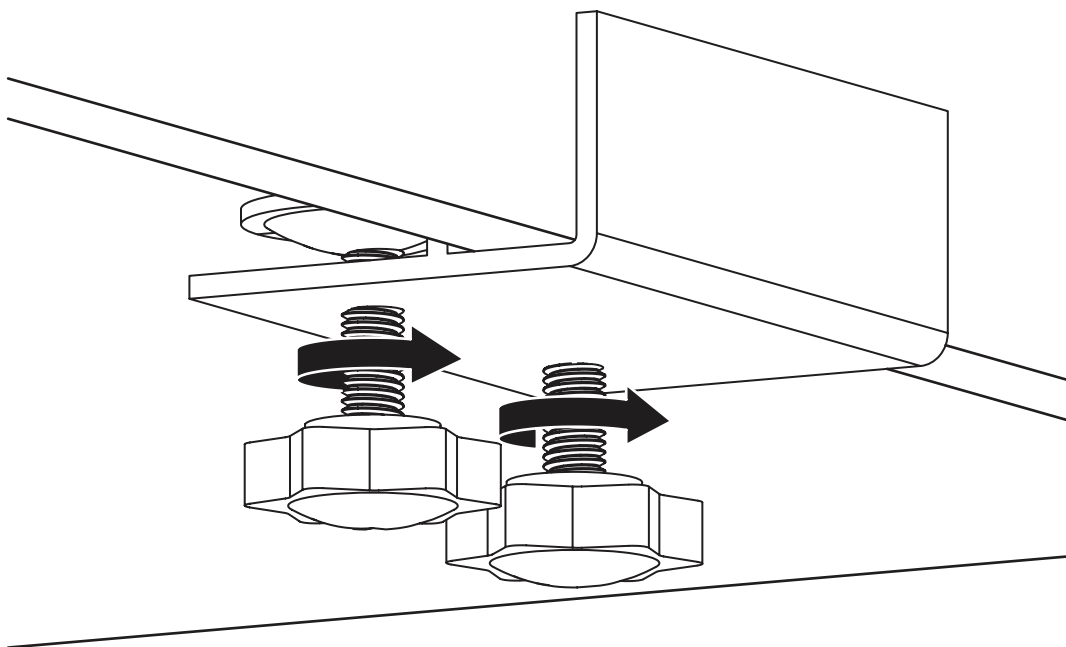

ASSEMBLY INSTRUCTIONS
Quilt Blocks

ITEM NO.: QB101 White
QB105 Teak
QB107 Gray
QB111 Ash White

Parts

Installing Your Quilt Block

Slide the **Quilt Block Panel** into the **Panel Bracket** as shown.

If you would like to firmly secure the Quilt Block Panel to the Panel Bracket, use a 7/64 size Allen Wrench to tighten the pre-installed screws as shown above.

Installing Your Quilt Block

Slide the Panel Brackets onto your quilt leaf as shown above, with the adjustment knobs pointing downward.

Tighten adjustment knobs

LIMITED WARRANTY

Arrow Classic Sewing Furniture 10-Year Warranty