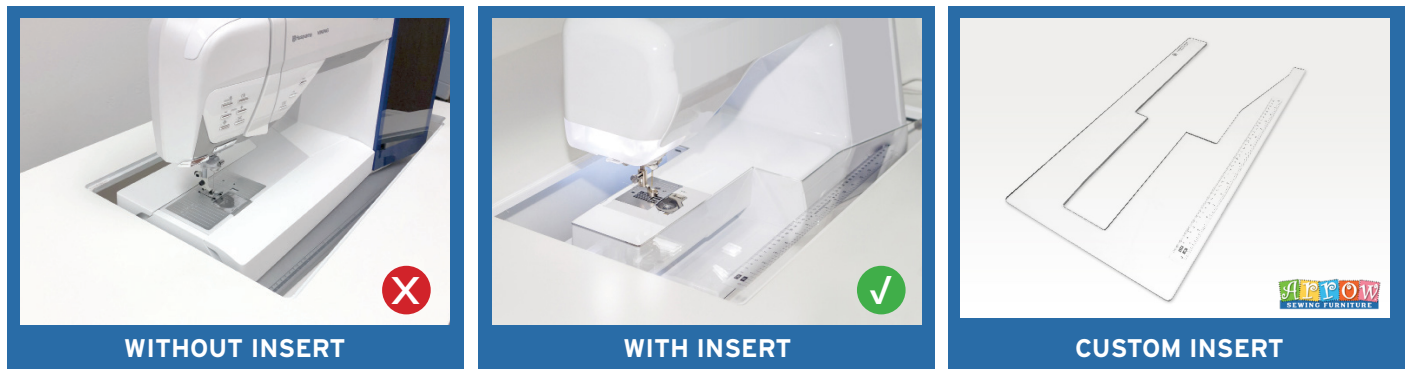

CUSTOM SEWING INSERTS

Enhance your sewing experience with a custom-made insert for your Arrow sewing cabinet! Inserts are designed to fill the gap between your sewing machine and cabinet opening for a flush sewing surface. Each insert is specially built to fit your specific sewing machine and Arrow cabinet combination. This ergonomic worksurface will allow for straighter stitches, less fatigue and a happier sewing experience!