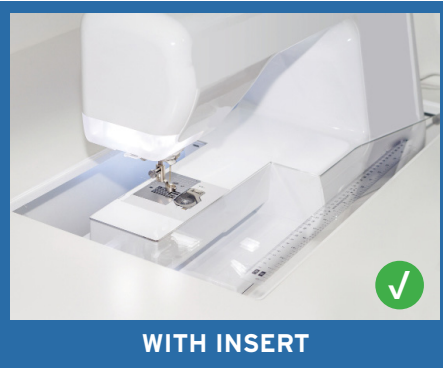

WITH INSERT