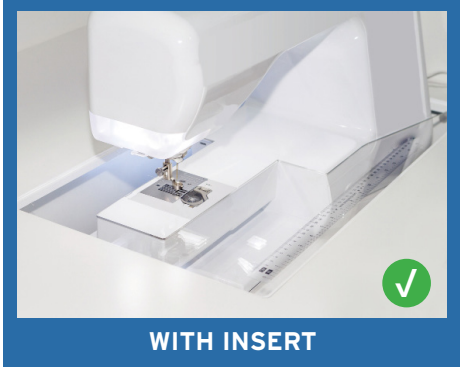

CUSTOM SEWING INSERTS

Enhance your sewing experience with a custom-made insert for your Arrow sewing cabinet! Inserts are designed to fill the gap between your sewing machine and cabinet opening for a flush sewing surface. Each insert is specially built to fit your specific sewing machine and Arrow cabinet combination. This ergonomic worksurface will allow for straighter stitches, less fatigue and a happier sewing experience!