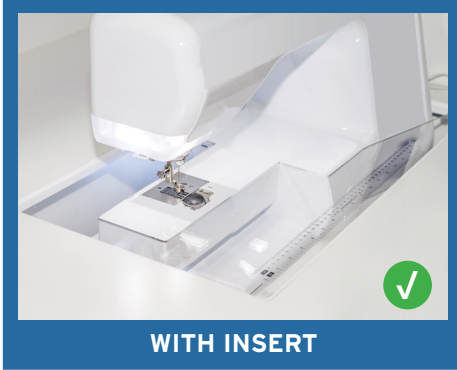

CUSTOM SEWING INSERTS

Enhance your sewing experience with a custom-made insert for your Arrow sewing cabinet! Inserts are designed to fill the gap between your sewing machine and cabinet opening for a flush sewing surface. Each insert is specially built to fit your specific sewing machine and sewing cabinet combination. This ergonomic worksurface will allow for straighter stitches, less fatigue and a happier sewing experience!