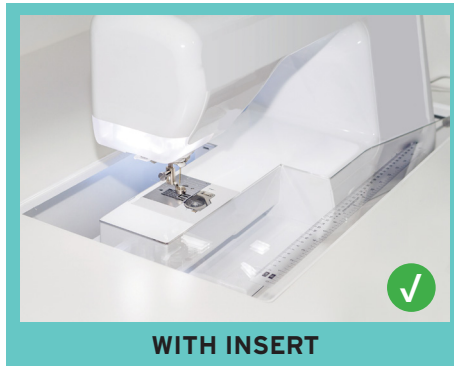

*Open dimensions exclude caddy

CADDY DIMENSIONS	WIDTH (IN)	DEPTH (IN)	HEIGHT (IN)
Joey	25 3/4	16 3/8	24 3/8
Small Drawer (x2)	22	13 1/8	2 3/8
Large Drawer	22	13 1/8	7 3/8

SEW IN COMFORT. SEW LONGER.™

Kangaroo Sewing Furniture by Arrow Sewing
arrowsewing.com

KANGAROO & JOEY

CUSTOM SEWING INSERT

Enhance your sewing experience with a custom-made insert for your Kangaroo sewing cabinet! Inserts are designed to fill the gap between your sewing machine and cabinet opening for a flush sewing surface. Each insert is specially built to fit your specific sewing machine and Kangaroo cabinet combination. This ergonomic work surface will allow for straighter stitches, less fatigue and a better sewing experience!