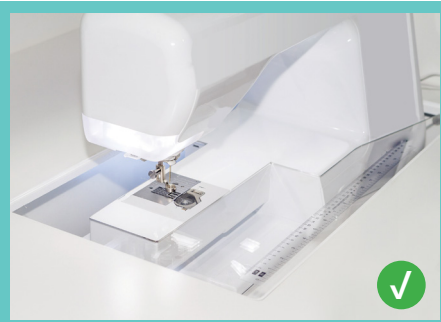

WITH INSERT