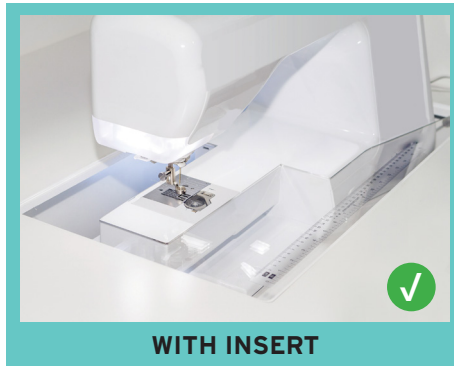

KAN241001

SEW IN COMFORT. SEW LONGER.™

Kangaroo Sewing Furniture by Arrow Sewing
arrowsewing.com

SYDNEY LITE ELECTRIC

CUSTOM SEWING INSERT

Enhance your sewing experience with a custom-made insert for your Kangaroo sewing cabinet! Inserts are designed to fill the gap between your sewing machine and cabinet opening for a flush sewing surface. Each insert is specially built to fit your specific sewing machine and Kangaroo cabinet combination. This ergonomic work surface will allow for straighter stitches, less fatigue and a better sewing experience!