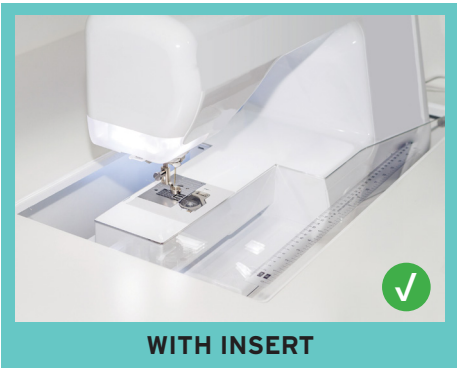

KAN24G001

SEW IN COMFORT. SEW LONGER.™

Kangaroo Sewing Furniture by Arrow Sewing
arrowsewing.com

SYDNEY

CUSTOM SEWING INSERT

Enhance your sewing experience with a custom-made insert for your Kangaroo sewing cabinet! Inserts are designed to fill the gap between your sewing machine and cabinet opening for a flush sewing surface. Each insert is specially built to fit your specific sewing machine and Kangaroo cabinet combination. This ergonomic work surface will allow for straighter stitches, less fatigue and a better sewing experience!